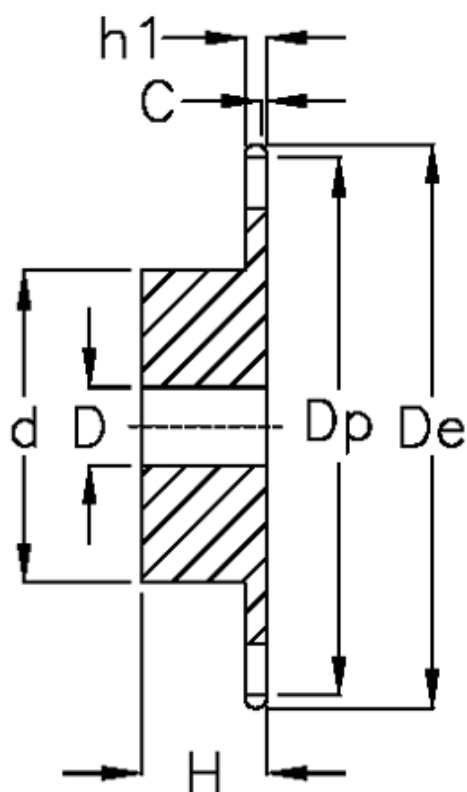

Article number: 616011010017

Description: Sprocket 24 B-1 Z=17 simplex
predrilled

Measures

C = 4
d = *140
D = 25±0,5
De = 222.3
Dp = 207.34
For chain size = 1 1/2" x 1"
For chain type = 24 B-1
H = 55

h1 = 24.1
Number of teeth = 17